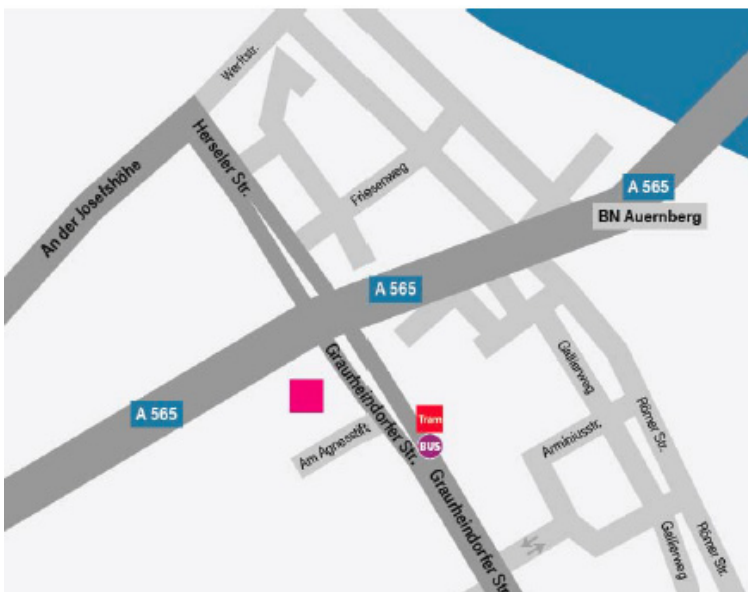

# TRAVEL DIRECTIONS: TELEKOM CAREER CENTER IN BONN.

LIFE IS FOR SHARING.

## DEUTSCHE TELEKOM, TELEKOM CAREER CENTER. GRAURHEINDORFER STRASSE 153, 53117 BONN.

### BY CAR.

- **A 555 from Cologne**
- Continue on A565 towards Altenahr/ Koblenz/ BN-Bad Godesberg
- Exit Bonn-Auerberg
- **A3 from Frankfurt**
- A 560 Richtung Bonn/Sankt Augustin/Siegburg
- Continue on A 59 towards Königswinter/Bonn
- Continue on A 565 Richtung Koblenz/Bonn
- Exit Bonn-Auerberg