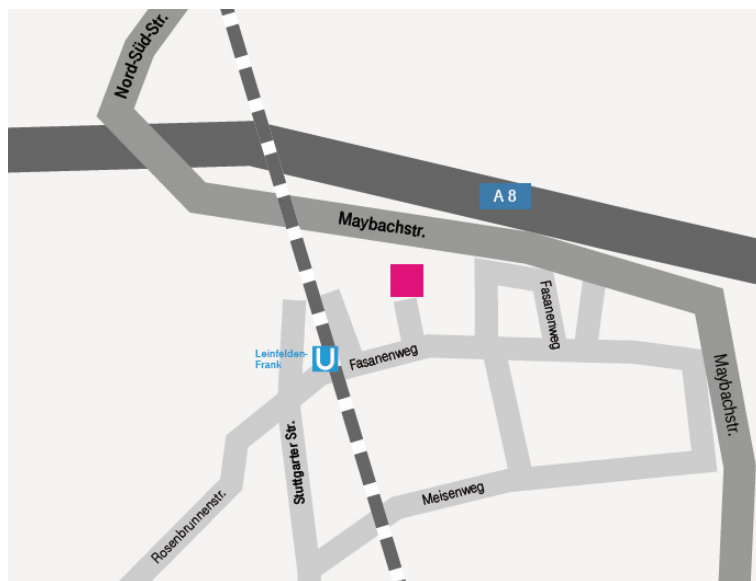

TRAVEL DIRECTIONS:

TELEKOM CAREER CENTER IN STUTTGART.

LIFE IS FOR SHARING.

DEUTSCHE TELEKOM, TELEKOM CAREER CENTER.

FASANENWEG 5, 70771 LEINFELDEN-ECHTERDINGEN.

BY CAR.

- **A 8 from Munich and Karlsruhe**
- Exit S-Möhrungen/ S-Vaihingen/ LE-Leinfelden
- Exit number 52a

BY PUBLIC TRANSPORT.

- **Underground station Leinfelden-Frank**
- Underground line 5
- **Suburban train station Leinfelden**
- Suburban train lines 2 and 3

More information at:

<http://www.vvs.de>

WANT TO KNOW MORE ABOUT US?