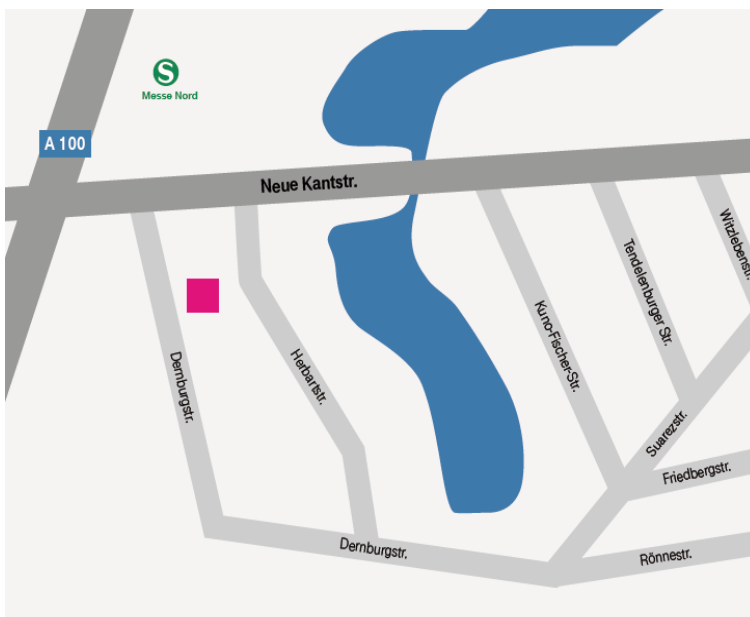

TRAVEL DIRECTIONS: TELEKOM CAREER CENTER IN BERLIN.

LIFE IS FOR SHARING.

DEUTSCHE TELEKOM, TELEKOM CAREER CENTER. DERNBURGSTRASSE 50, 14057 BERLIN.

BY CAR.

- **A 115 from Hannover/München**
- On the A 100 towards Hamburg/Wedding/
Zentrum/Messedamm/ICC
- Exit Zentrum/Messedamm/Messegelände ICC

- **A111 from Hamburg**
- Straight ahead at Charlottenburg interchange until
you join the A 100
- Exit Kaiserdamm-Süd

BY PUBLIC TRANSPORT.

- **Suburban train station Messe Nord / ICC**
- Ring train lines S41 and S42 or S46