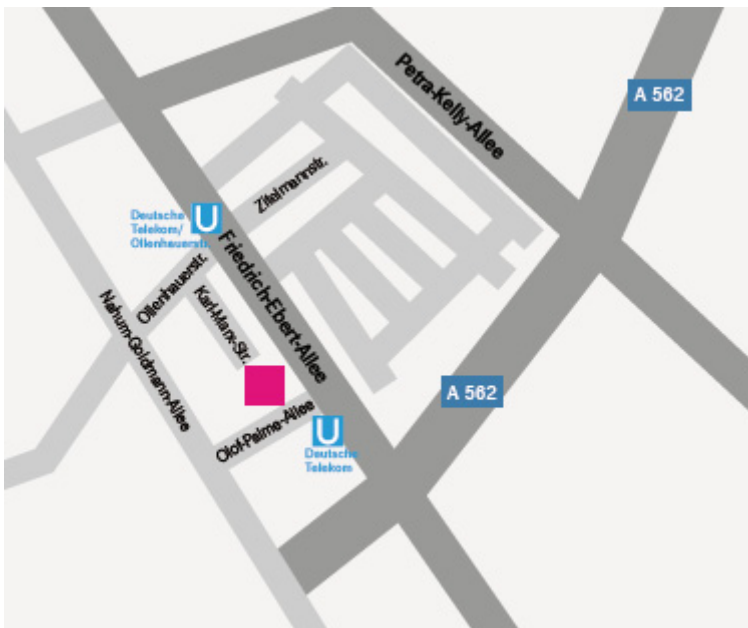

TRAVEL DIRECTIONS: TELEKOM HEADQUARTER IN BONN.

LIFE IS FOR SHARING.

DEUTSCHE TELEKOM, HEADQUARTER. FRIEDRICH-EBERT-ALLEE 140, 53113 BONN.

BY CAR.

- **BAB 565 towards Bonn.**
- Exit Poppelsdorf towards Bad Godesberg
or
- **at the Bonn-Ost interchange, take the BAB 562**
toward Bonn. At the end of the motorway
turn right at the traffic lights onto the
Nahum-Goldmann-Allee.

BY PUBLIC TRANSPORT.

- **Underground train lines 16, 63 or 66**
to the stop "Deutsche Telekom, Olof-Palme-Allee"

More information at:
<http://www.vrsinfo.de>

WANT TO KNOW MORE ABOUT US?

Why not visit us at www.telekom.com/careers or stop by in person.
We look forward to seeing you in Bonn.