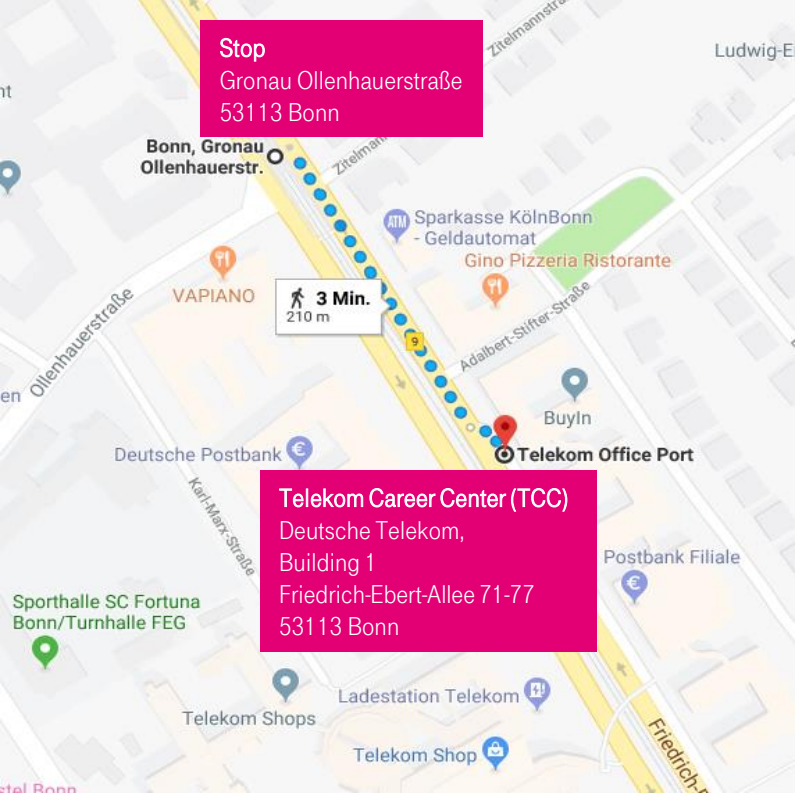

WELCOME

TELEKOM CAREER CENTER

HOW TO FIND US.

Deutsche Telekom AG
Friedrich-Ebert-Allee 71-77
53113 Bonn

By car

Please drive into our visitor car park at [Olof-Palme-Allee](#). While driving in announce yourself at the gate. From the car park please walk to Friedrich-Ebert-Allee 71-77, building 1. Please sign in at the reception. Here you find a detailed description of the way from the car park to our reception: [Career Center](#)

By public transportation

Airport Köln/Bonn

Bus line: SB60, Direction: Bonn Central Station/Bonn Hauptbahnhof
Stop: Bonn Central Station/ Bonn Hauptbahnhof

Bonn Central Station/Bonn Hauptbahnhof

Subway: 16, 63/66, Direction: Bad Godesberg/Bad Honnef Stadtbahn
Stop: [Gronau Ollenhauerstraße](#)

Siegburg Bahnhof

Subway: 66, Direction: Bonn-Ramersdorf
Stop: [Gronau Ollenhauerstraße](#)

Stop

Gronau Ollenhauerstraße
53113 Bonn

3 Min.
210 m

Telekom Career Center (TCC)

Deutsche Telekom,
Building 1
Friedrich-Ebert-Allee 71-77
53113 Bonn

HOW TO FIND US.

Walk from the stop Ollenhauerstraße to the reception of Friedrich-Ebert-Allee 71-77, building 1.

Please cross the road at the stop. Turn to the right and follow the road for approx. 200m. When you reach the Telekom flags, building 1 of Friedrich-Ebert-Allee 71-77 is located to your left. Please sign in at the reception.