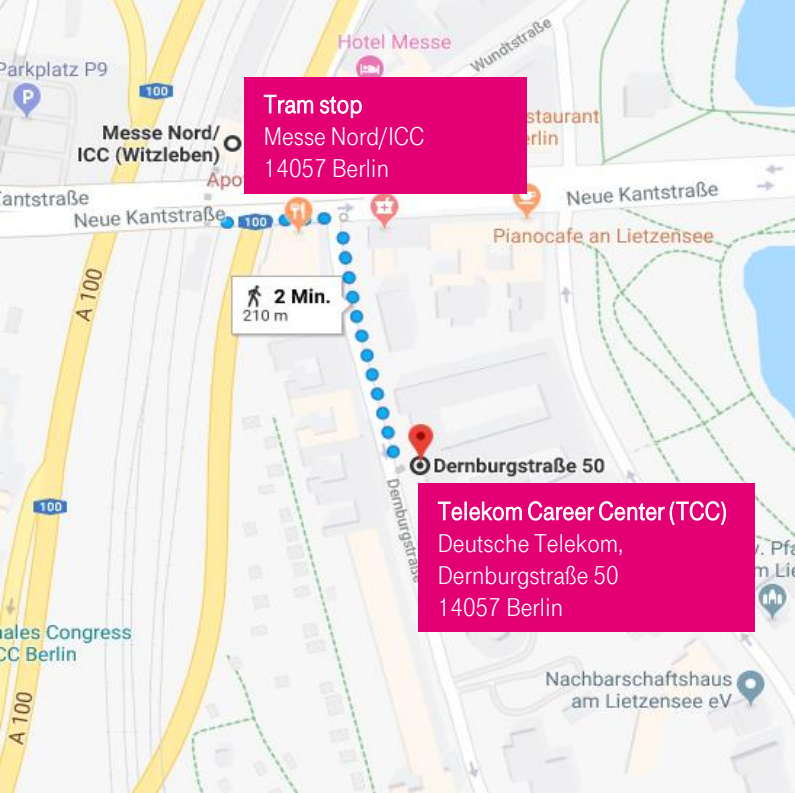

Tram stop
Messe Nord/ICC
14057 Berlin

2 Min.
210 m

Dernburgstraße 50

Telekom Career Center (TCC)
Deutsche Telekom,
Dernburgstraße 50
14057 Berlin

HOW TO FIND US.

By train

Berlin Central Station, Ostbahnhof, Friedrichstraße

Please change onto the tram. You can use the S3 or S9 (Direction: "Spandau"), the S7 (Direction: "Potsdam") or the S5 (Direction: "Westkreuz"). At the stop "Westkreuz" change onto the S41 (Direction: "Südkreuz"). Leave the tram at the stop **"Messe Nord/ICC"**.

As a Ticket it is best to choose "Berlin-AB".

Further information can be found on www.bvg.de/en.

Walk from the stop Messe Nord/ICC to Dernburgstraße 50

After leaving the station please cross "Neue Kantraße" on the left side. Turn right into the Dernburgstraße. Follow the road for approx. 150m until you reach our Career Center on your left side. Please sign in at the reception.