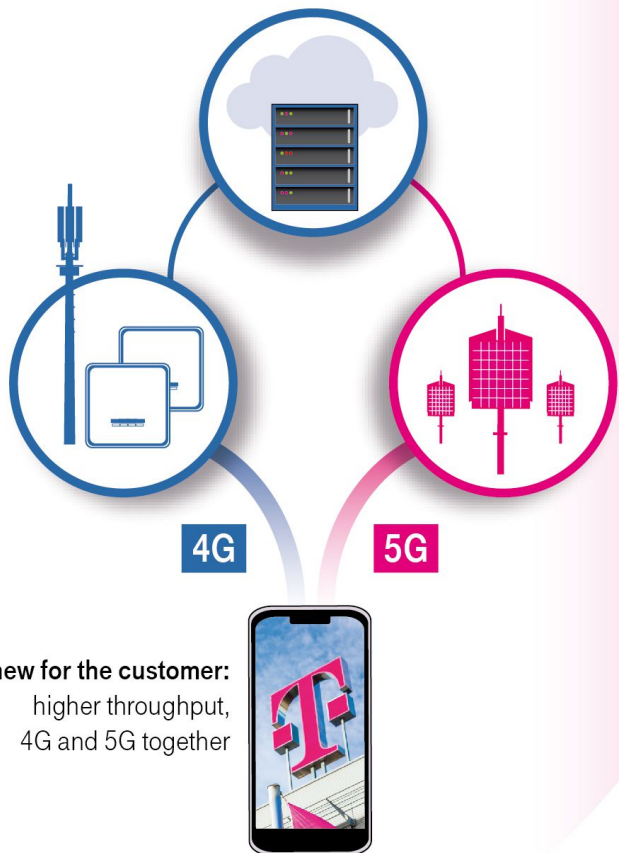

Evolution of 5G Network

NON STANDALONE (NSA)

- 4G is the basis for 5G
- 5G at the base station, in core network still 4G

new for the customer:
higher throughput,
4G and 5G together

STANDALONE (SA)

- end-to-end 5G
- 5G at the base station and in the core

new for the customer:
lower latency,
reliable communication,
managed connectivity

LIFE IS FOR SHARING.