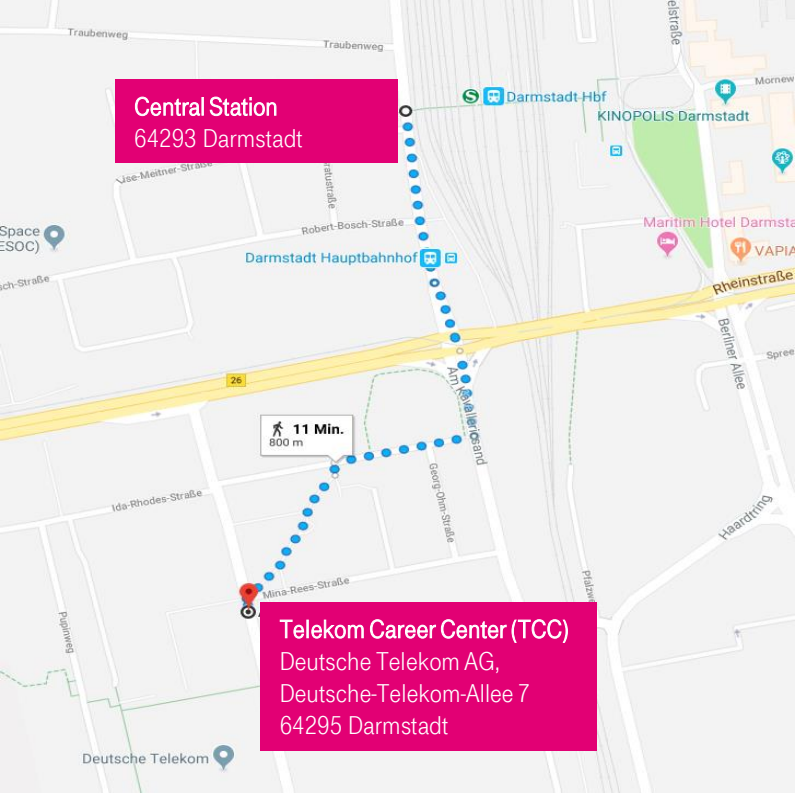

WELCOME

TELEKOM CAREER CENTER

HOW TO FIND US.

Deutsche Telekom AG
Deutsche-Telekom-Allee 7
64295 Darmstadt

By car

You can take the A5 (Ffm-Heidelberg/Basel) or the A67 (Köln/Wiesbaden-Mannheim) to reach us. Leave the highway at the motorway interchange “Darmstadt” in the direction “City Center” and stay on the right lane. At the second exit please turn right into the “TZ Rhein Main”. You are now on the “Deutsche-Telekom-Allee”. Please use our visitor car park. In case you are not able to find a free parking space, you can use the public Park&Ride at the central station (Westside, Zweifalltorweg).

By plane

From Frankfurt Airport you can take the Heag-Shuttle-Bus, which leaves every 30 minutes, from bus station 14 at terminal 1. In approx. 25 minutes you reach the stop “Mina-Rees-Straße”. On the opposite side of the road you can find the entrance to the “TZ Rhein Main”. Please follow the “Mina-Rees-Straße” until you reach the “Deutsche-Telekom-Allee”. Our Career Center is located directly across the street.

HOW TO FIND US.

By public transportation

From Frankfurt Central Station, the easiest way to get to our Career Center is via train (RB 68/RE 60) in direction “Darmstadt Central Station”. If you leave from Bad Soden, you can take the tram (S3) to Darmstadt Central Station. From here you can take the bus line K (Direction: Kleyerstraße) directly into the “TZ Rhein Main”. Leave the bus at the stop “Mina-Rees-Straße”. Our Career Center is located, close to the stop, on the opposite side of the crossing (Mina-Rees-Straße/Deutsche-Telekom-Allee).